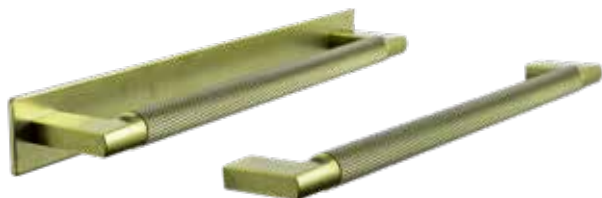

Didsbury

MULTIPLE SIZES
AVAILABLE

AGED BRASS

ANTIQU
BRONZE

MATT
BLACK

STAINLESS
STEEL

Didsbury Bar Handle

Didsbury T-Bar Handle