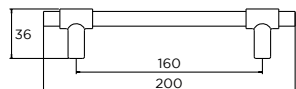

Bedford

Yeal

Scotton | Knob

Leigh | Bar Handle