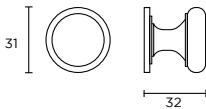

Harton Knob

HANDLES SHOWN:
HARTON COLLECTION

WORKSURFACE SHOWN:
STRATA QUARTZ - ARCTIC STORM

COLOUR SWATCH SHOWN:
HARTFORTH BLUE

Fell | Trim Handle

MULTIPLE SIZES
AVAILABLE

Clerkenwell | Trim Handle

MULTIPLE SIZES
AVAILABLE