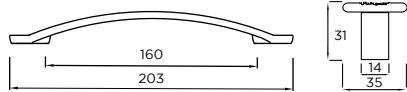

INDUSTRIAL
MATT BLACK

Claremont D-Handle

Claremont Cup Handle

Claremont Knob

Melton

BRUSHED
STAINLESS
STEEL

Melton Bow Handle

Melton Knob