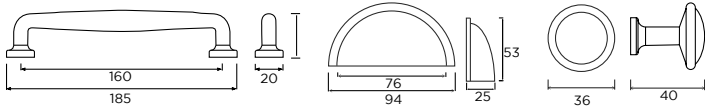

COLOUR SWATCH SHOWN:
GEORGIAN RED

Bedford

Bedford Bar Handle

Bedford T-Bar Handle

Yeal

Yeal Pull Handle

Yeal Cup Handle

Yeal Knob