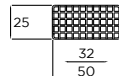

Brandon

ANTIQUE
CAST
IRON

Holmes

CERAMIC
CRACKLE
IVORY

Chelsea

ANTIQUE
NICKEL