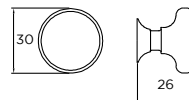

INDUSTRIAL
MATT BLACK

Claremont D-Handle

Claremont Cup Handle

Claremont Knob

Melton

BRUSHED
STAINLESS
STEEL

Melton Bow Handle

Melton Knob