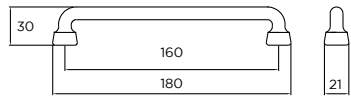

Claremont Cup Handle