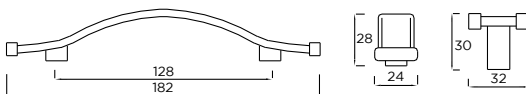

Hampshire

ANTIQUE PEWTER

Hampshire Bow Handle

Hampshire T-Bar Handle

HANDLES SHOWN:
LINTON COLLECTION

WORKSURFACE SHOWN:
STRATA QUARTZ - WHITE VENATO

DOOR SHOWN:
MILBOURNE IN HARTFORTH BLUE

Linton