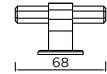

Bloomfield

BLACK SATIN

CHROME

Hove

MATT BLACK

STAINLESS STEEL

MULTIPLE SIZES
AVAILABLE

Marlow | Trim Handle

MULTIPLE SIZES
AVAILABLE