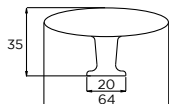

Lythe | Knob

- BRIGHT COPPER
- STAINLESS STEEL
- CHROME