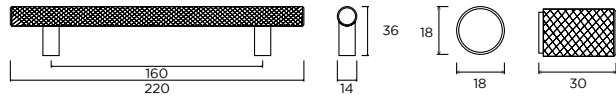

HANDLES SHOWN:
TARN COLLECTION

WORKSURFACE SHOWN:
STRATA QUARTZ - PIETRA AUBURN
STRATA QUARTZ - PIETRA ICY WHITE