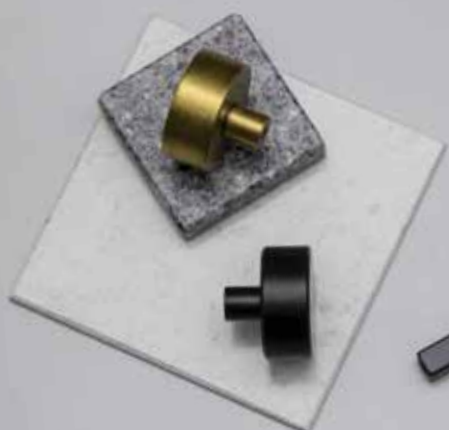

BRIGHT
COPPER

MATT
BLACK

Yard Bow Handle

Yard Cup Handle

Yard Knob

HANDLES SHOWN:
YARD COLLECTION

WORKSURFACE SHOWN:
HI MACS - PLATINUM GRANITE
SILESTONE - SNOWY IBIZA

COLOUR SWATCH SHOWN:
DOVE GREY