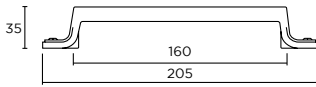

Harton Cup Handle