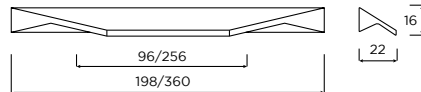

Harton Knob

HANDLES SHOWN:
HARTON COLLECTION

WORKSURFACE SHOWN:
STRATA QUARTZ - ARCTIC STORM

COLOUR SWATCH SHOWN:
HARTFORTH BLUE

Fell | Trim Handle

MULTIPLE SIZES
AVAILABLE

Clerkenwell | Trim Handle

MULTIPLE SIZES
AVAILABLE