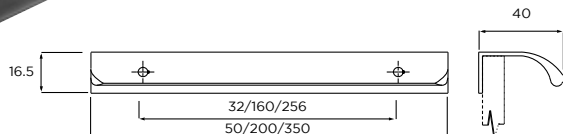

Marylebone | Trim Handle

MULTIPLE SIZES
AVAILABLE