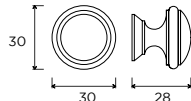

HANDLES SHOWN:
GALES COLLECTION

WORKSURFACE SHOWN:
STRATA QUARTZ - WHITE VENATO

DOORS SHOWN:
HUNTON IN CHARCOAL

Gales

SATIN
BRASS