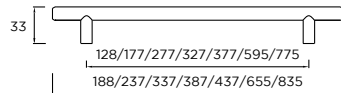

HANDLES SHOWN:
LLOYD COLLECTION

COLOR SWATCH SHOWN:
PORCELAIN, DUST GREY & WALNUT

Dalton | D Handle

MULTIPLE SIZES
AVAILABLE

Leven | Bar Handle

MULTIPLE SIZES
AVAILABLE

Potto | D-Handle

MULTIPLE SIZES
AVAILABLE