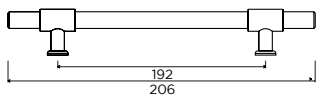

Gales Pull Handle

Gales T-Bar Handle

Gales Knob

HANDLES SHOWN:
GALES COLLECTION

WORKSURFACE SHOWN:
SILESTONE - ETERNAL MARQUINA

COLOUR SWATCH SHOWN:
OLIVE

Hampstead

WALNUT &
BRUSHED BRASS