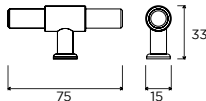

HANDLES SHOWN:
GALES COLLECTION

WORKSURFACE SHOWN:
STRATA QUARTZ - WHITE VENATO

DOORS SHOWN:
HUNTON IN CHARCOAL

Gales

SATIN
BRASS