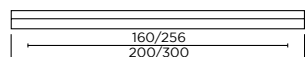

MULTIPLE SIZES
AVAILABLE

Marlow | Trim Handle

MULTIPLE SIZES
AVAILABLE

BRUSHED BRASS

Strand

AGED BRASS

BRIGHT NICKEL

STAINLESS STEEL