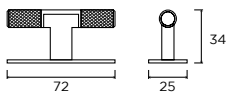

Didsbury

MULTIPLE SIZES
AVAILABLE

Didsbury Knob