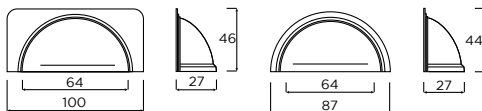

Chatsworth | Knob

BRIGHT NICKEL

RAW PEWTER

CHROME

Cromwell

RAW PEWTER

Hampshire

ANTIQUE PEWTER