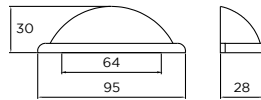

Claremont Knob