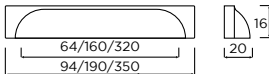

BRIGHT
COPPER

MATT
BLACK

Yard Bow Handle

Yard Cup Handle

Yard Knob

HANDLES SHOWN:
YARD COLLECTION

WORKSURFACE SHOWN:
HI MACS - PLATINUM GRANITE
SILESTONE - SNOWY IBIZA

COLOUR SWATCH SHOWN:
DOVE GREY