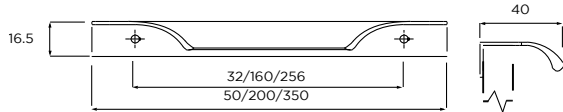

Harton Knob

HANDLES SHOWN:
HARTON COLLECTION

WORKSURFACE SHOWN:
STRATA QUARTZ - ARCTIC STORM

COLOUR SWATCH SHOWN:
HARTFORTH BLUE

Fell | Trim Handle

MULTIPLE SIZES
AVAILABLE

Clerkenwell | Trim Handle

MULTIPLE SIZES
AVAILABLE