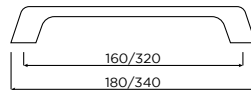

MULTIPLE SIZES AVAILABLE

STAINLESS STEEL

BRIGHT COPPER

MATT BLACK

BRUSHED BRASS

Eldon | Bar Handle

MULTIPLE SIZES AVAILABLE

ANTIQUÉ COPPER