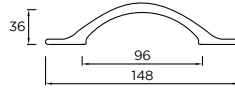

WORKSURFACE SHOWN:
STRATA QUARTZ - ROSA ASTRATTO

COLOUR SWATCH SHOWN:
PIMENTO & PORCELAIN

Brandon

ANTIQUE
CAST
IRON

Brandon Bow Handle

Brandon Knob

Holmes

CERAMIC
CRACKLE
IVORY