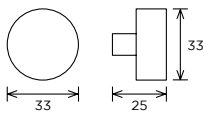

BRIGHT
COPPER

MATT
BLACK

Yard Bow Handle

Yard Cup Handle

Yard Knob

HANDLES SHOWN:
YARD COLLECTION

WORKSURFACE SHOWN:
HI MACS - PLATINUM GRANITE
SILESTONE - SNOWY IBIZA

COLOUR SWATCH SHOWN:
DOVE GREY