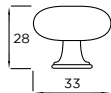

Malmo | Knob

-  OAK
-  WALNUT
-  MATT WHITE
-  MATT BLACK

Archer | Knob

MULTIPLE SIZES
AVAILABLE

-  OAK
-  SANDED OAK

Stivichall | Knob

-  AGED BRASS
-  RAW PEWTER

Reeth | Knob