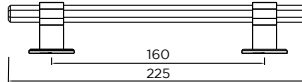

Bloomfield

BLACK SATIN

CHROME

Hove

MATT BLACK

STAINLESS STEEL

MULTIPLE SIZES
AVAILABLE

Marlow | Trim Handle

MULTIPLE SIZES
AVAILABLE