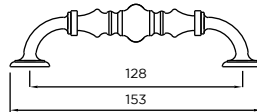

Brandon

ANTIQUE
CAST
IRON

Holmes

CERAMIC
CRACKLE
IVORY

Chelsea

ANTIQUE
NICKEL