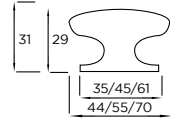

Malmo | Knob

-  OAK
-  WALNUT
-  MATT WHITE
-  MATT BLACK

Archer | Knob

MULTIPLE SIZES
AVAILABLE

-  OAK
-  SANDED OAK

Stivichall | Knob

-  AGED BRASS
-  RAW PEWTER

Reeth | Knob