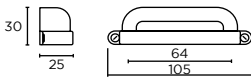

Harton Knob

HANDLES SHOWN:
HARTON COLLECTION

WORKSURFACE SHOWN:
STRATA QUARTZ - ARCTIC STORM

COLOUR SWATCH SHOWN:
HARTFORTH BLUE

Fell | Trim Handle

MULTIPLE SIZES
AVAILABLE

Clerkenwell | Trim Handle

MULTIPLE SIZES
AVAILABLE