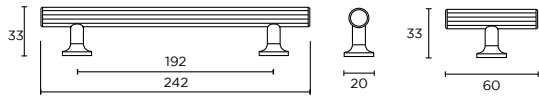

HANDLES SHOWN:
STRAND COLLECTION

DOORS SHOWN:
CHAPTER IN HARTFORTH BLUE